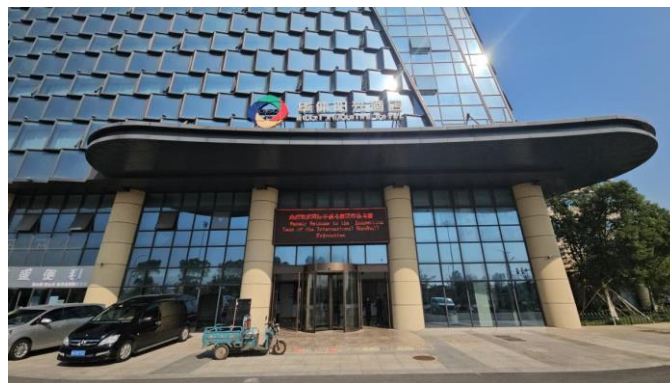

**International
Handball
Federation**

TEAM HOTEL ALLOCATION

28 JUNE 2024

Team hotel allocation

Chuzhou Guanjin Boyue

[Website](#) / [Location](#)

Teams: ANG, CAN, CZE, DEN, EGY, ESP, GER, GRL, GUI,
ISL, NIG, ROU

Distance to:

International Handball Hall: 22km (31')

Olympic Sports Center: 15km (20')

Voc. and tech. college: 6km (10')

Huati Sunshine

[Website](#) / [Location](#)

Teams: IND, JPN, KAZ, KOR, KOS, TPE

Distance to:

International Handball Hall: 0.65km (2')

Olympic Sports Center: 13km (16')

Voc. and tech. college: 17km (25')

Country Garden Europe Phoenix

[Website / Location](#)

Teams: ARG, AUT, BRA, CHI, CHN, CRO, FRA, HUN, MNE,
NED, NOR, SRB, SUI, SWE